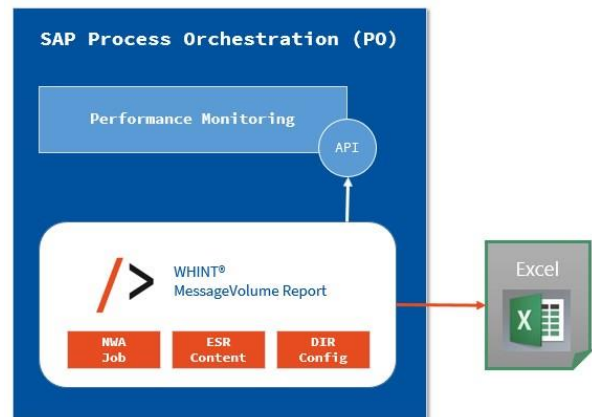

WHINT® MessageVolume Report

This solution reads the performance data of each SAP PO/PI Adapter Engine and creates an Excel Report (monthly/weekly/daily) with the message volumes per Interface. It helps to receive a better understanding of the messaging volume including processing times and also includes synchronous message processing.

Functionality

The tool is using the Standard API (performance monitoring servlet) of SAP PO and runs on your PO system as Integration Content (ESR Content and Directory configuration). The following data is being reported and can be grouped by area (e.g. division, subsidiary, ...):

- > Count (number of messages)
- > Time (average processing time)
- > Size (average message size)
- > Volume (total message volume per interface)
- > Quality of Service (BE/EO/EIOI)
- > Sender (Party, Service)
- > Receiver (Party, Service)
- > Interface (with Namespace)