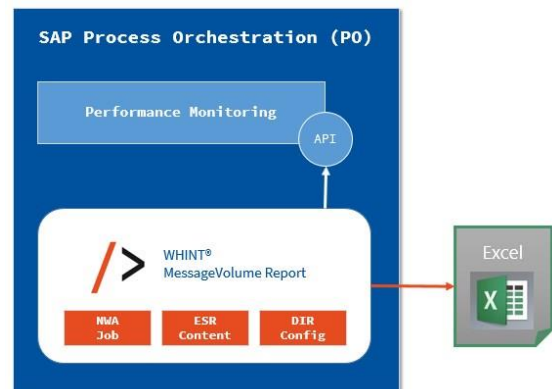

WHINT® MessageVolume Report

This solution reads the performance data of each SAP PI/PO Adapter Engine and creates an Excel Report (monthly/weekly/daily) with the message volumes per Interface. It helps to receive a better understanding of the messaging volume including processing times and also includes synchronous message processing.

Functionality

The tool is using the Standard API (performance monitoring servlet) of SAP PO and runs on your PO system as Integration Content (ESR Content and Directory configuration). The following data is being reported and can be grouped by area (e.g. division, subsidiary, ...):

- > Count (number of messages)
- > Time (average processing time)
- > Mapping Time (avg. & max. processing time)
- > Size (avg. & max. message size)
- > Volume (total message volume per interface)
- > Quality of Service (BE/EO/EOIO)
- > Direction
- > Sender (Party, Service)
- > Receiver (Party, Service)
- > Interface (with Namespace)